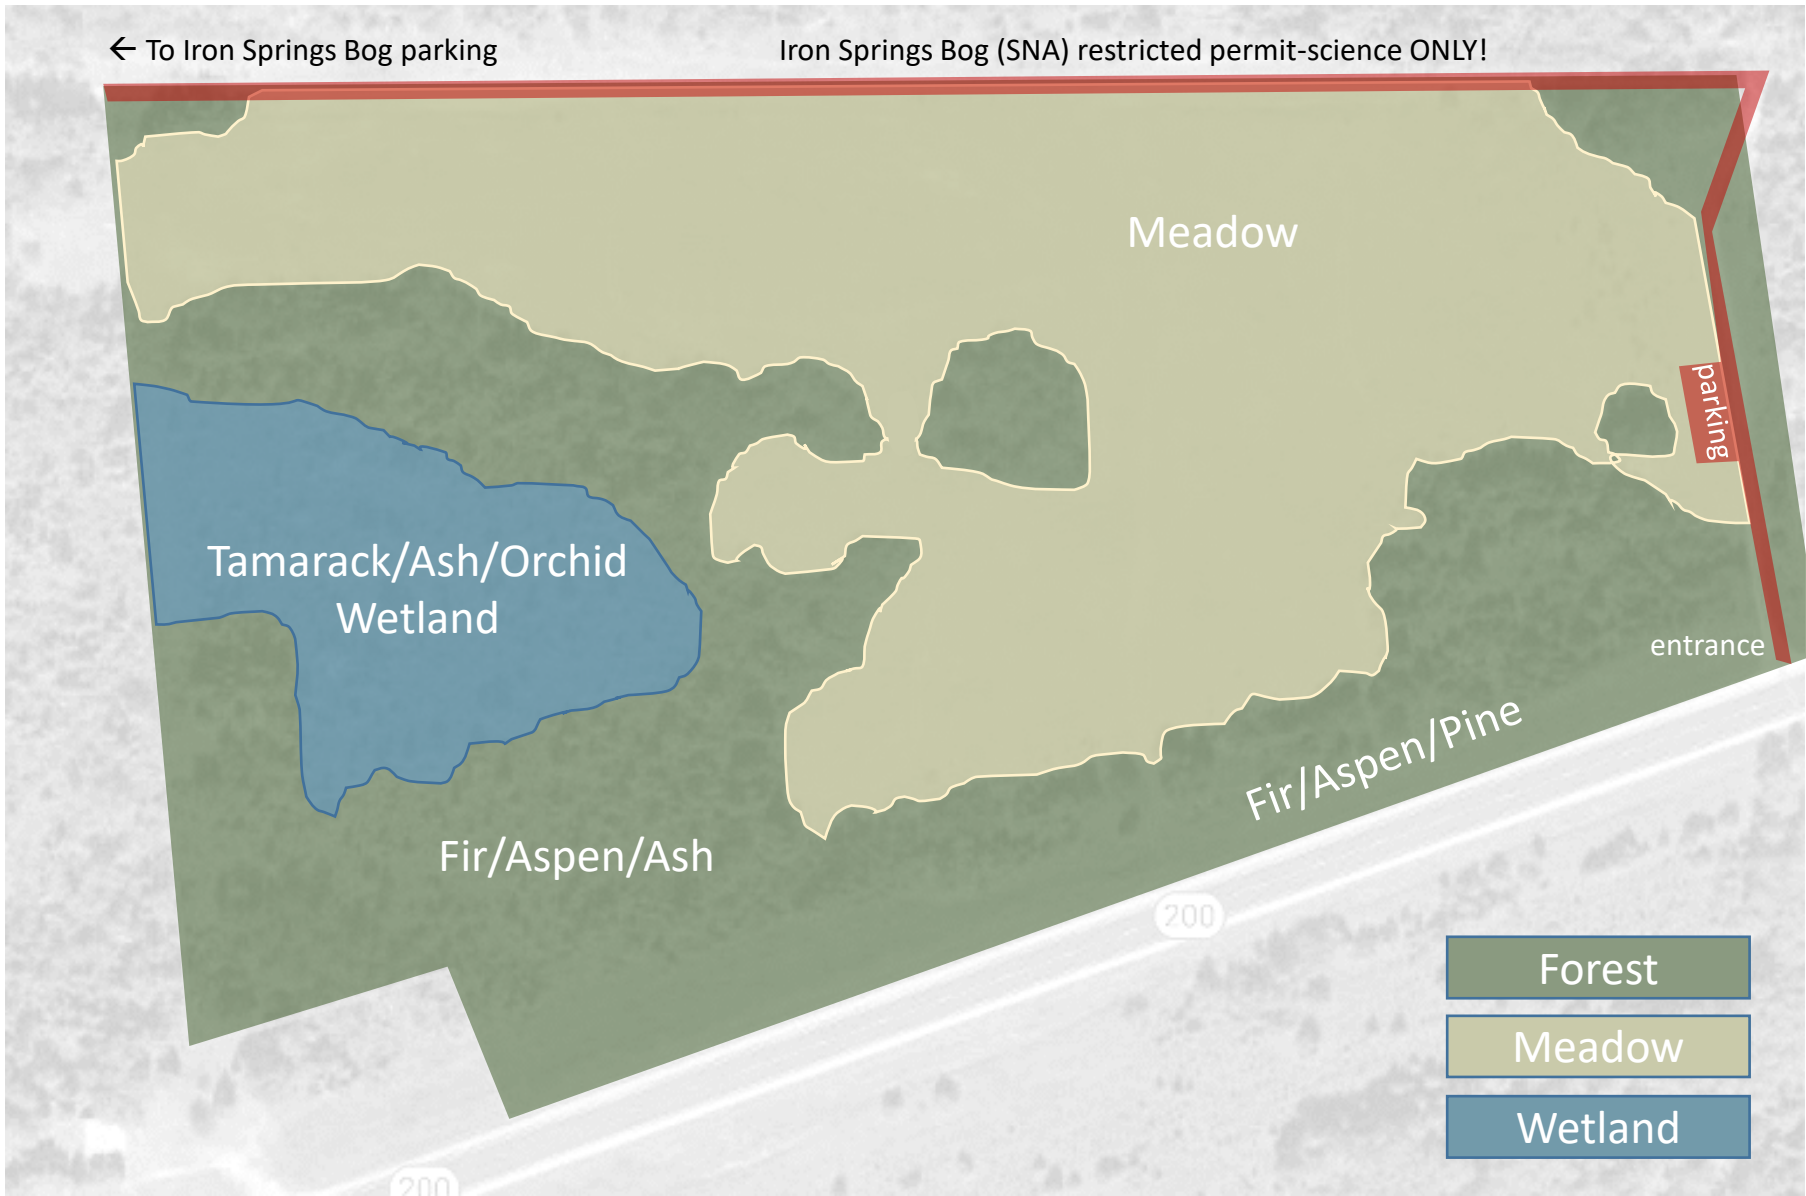

3.6 miles from campus to Plots

Main IBSL Campus

Main Park Dr

Lake Itasca

North Plot – 19 acres; 7.7 hectares

parking

200

200

200

← To Iron Springs Bog parking

Iron Springs Bog (SNA) restricted permit-science ONLY!

Tamarack/Ash/Orchid  
Wetland

Meadow

Fir/Aspen/Ash

Fir/Aspen/Pine

parking

entrance

Forest

Meadow

Wetland

200

200

South Plot – 44 acres; 17.8 hectares  
Research Area

# South Plot – Itasca (44 acres; 17.8 hectares)