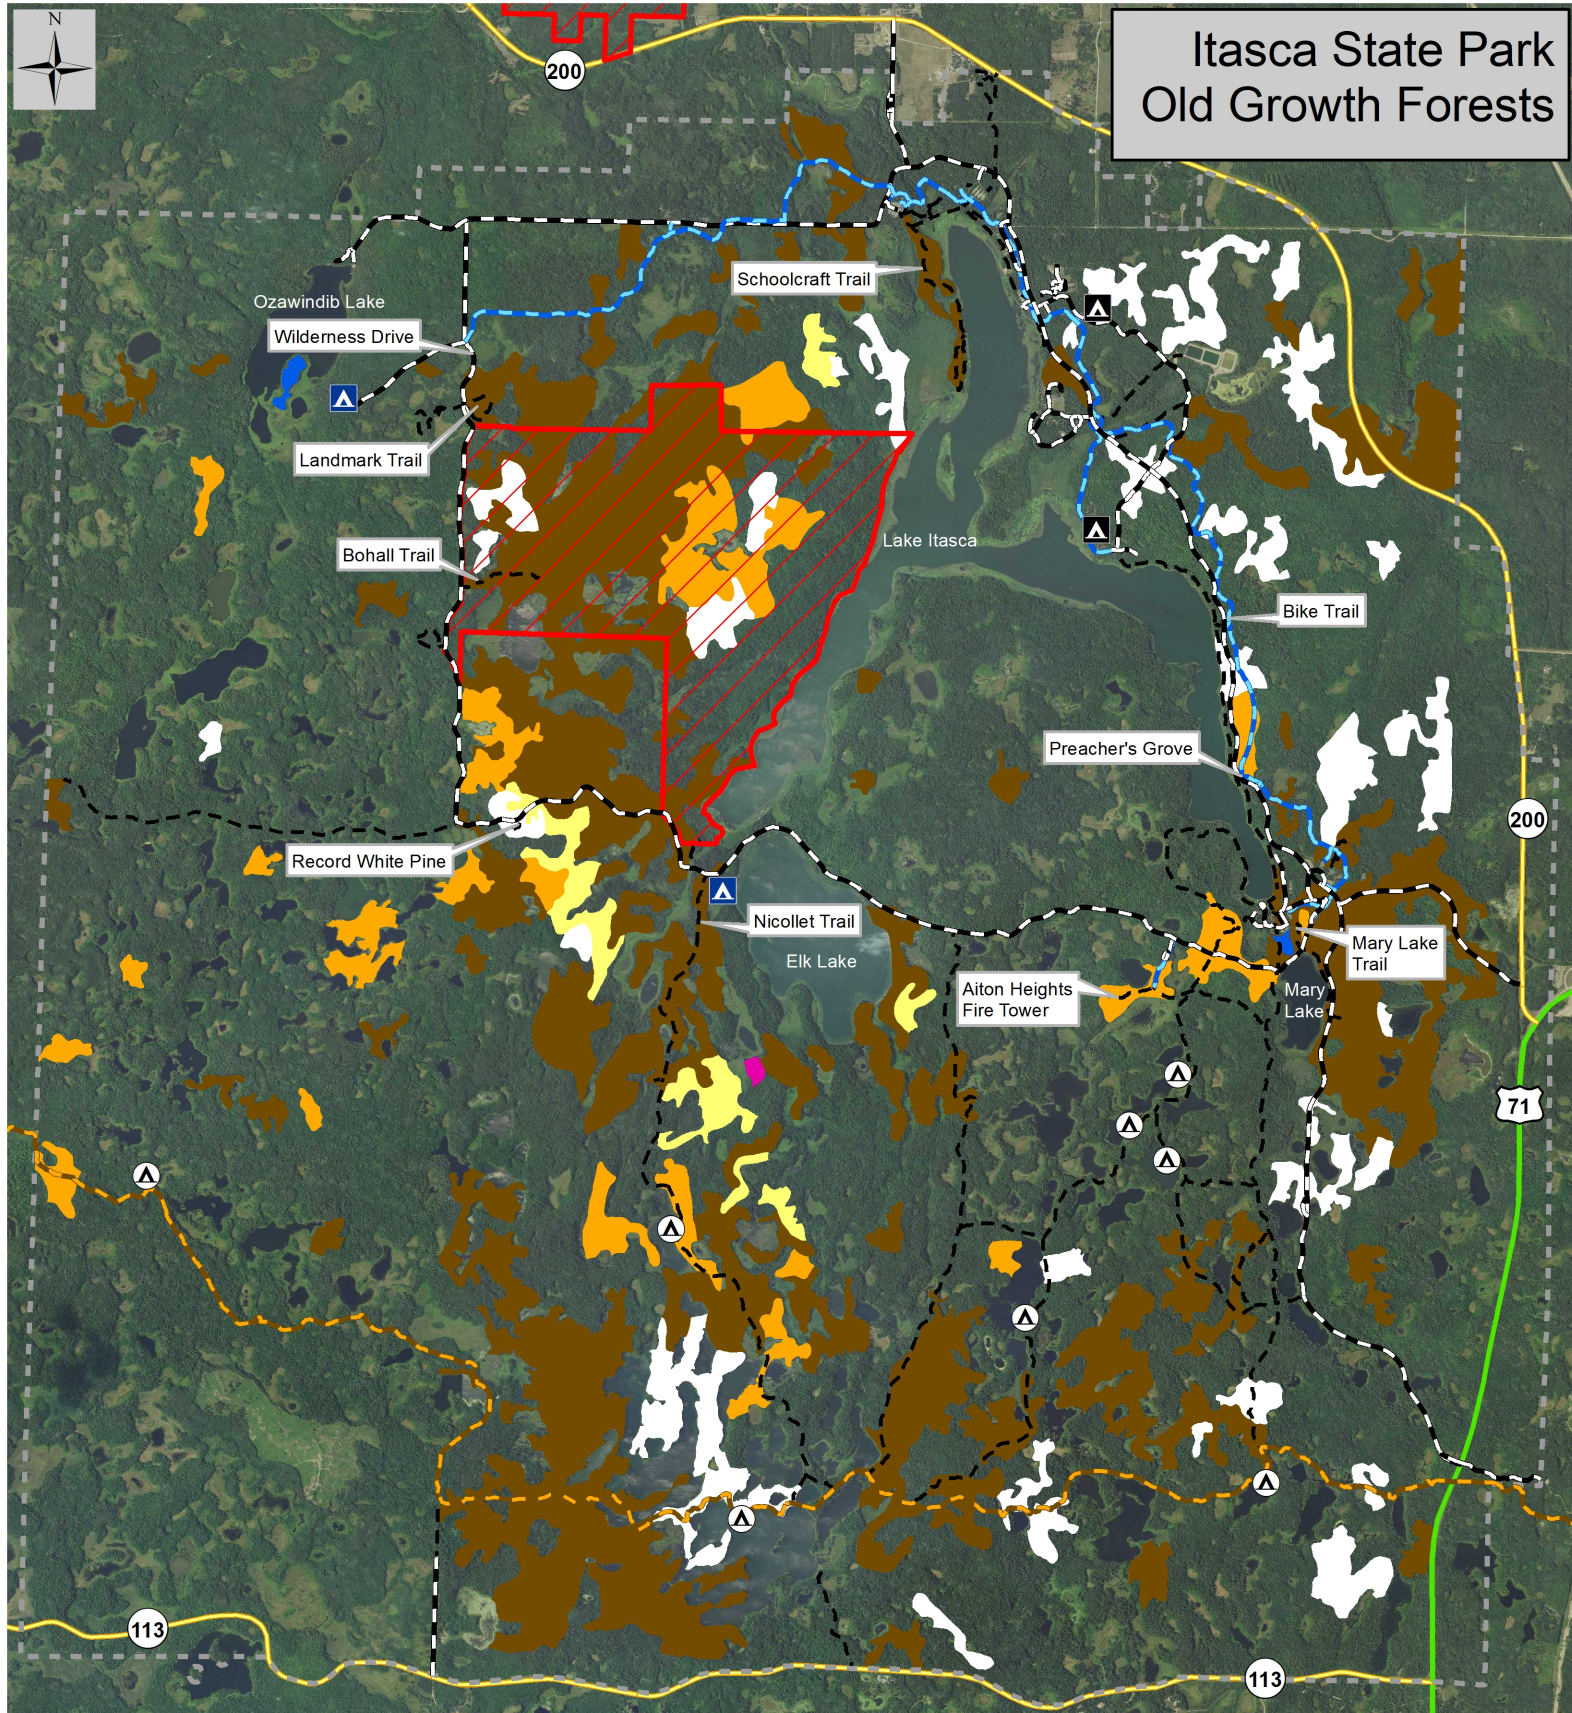

# Itasca State Park Old Growth Forests

	Total Acres	Total Conifer Acres	Total Conifer Stands	Total Hardwood Acres	Total Hardwood Stands
Itasca State Park total designated old growth	6449	5505	145	944	31

### Old Growth Forest Type

- Black Ash
- Lowland Hardwoods
- Northern Hardwoods
- Red Pine
- White Pine
- White Spruce

- ▲ Camp Site
- ▲ Campground
- ▲ Group Camp

- Itasca Roads
- North Country Trail
- Bicycling Trails
- Scientific and Natural Area Boundaries
- Itasca Trails
- Itasca State Park